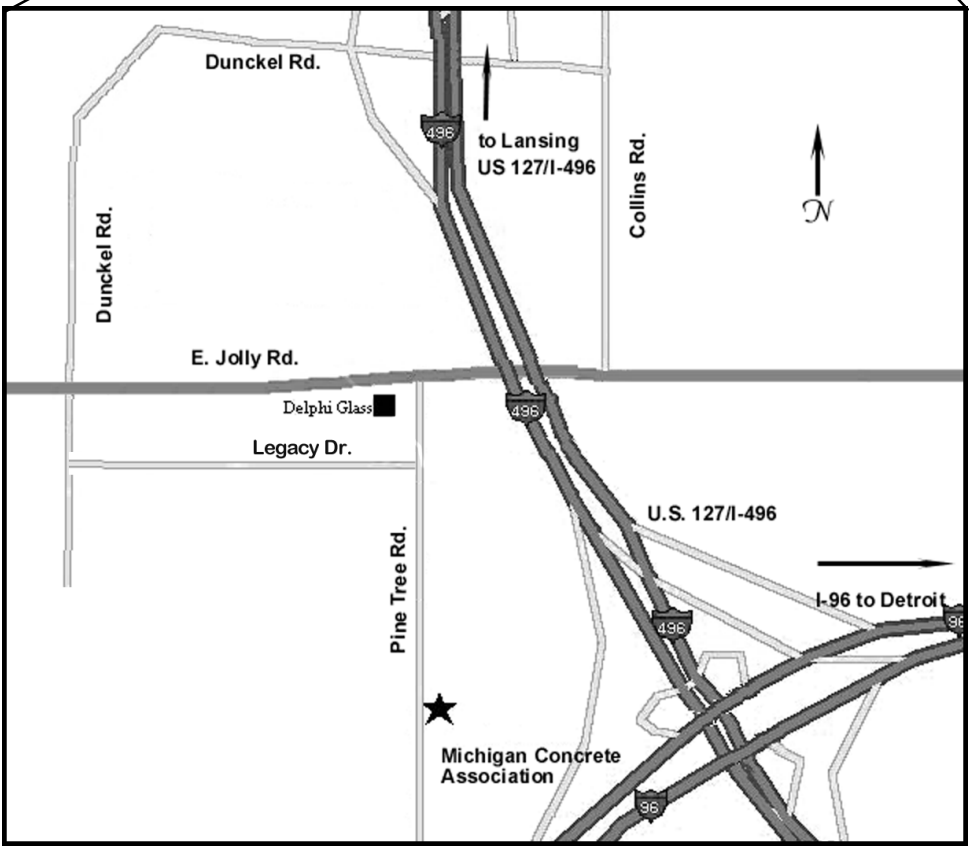

DIRECTIONS TO THE MCA OFFICE

3130 Pine Tree Rd.
 Lansing, MI 48911-4205
 1-800-678-9622

TOP MAP

Choose your best route to US127 and head toward the intersection of US127/I-496 and I-96.

Less than .25 mile north of the intersection (I-96 & US127/I-496) on US 127/I-496 is the Jolly Rd. exit (#11).

BOTTOM MAP

Exit US 127 at Jolly Road exit (#11).

Go East to the end of Dunckel Rd.

Turn right onto Collins Rd. go to the end of Collins Rd.

Turn right onto Jolly Rd., passing under US127/I-496, the next street is Pine Tree Rd. (Pine Tree only goes south.)

Turn left onto Pine Tree (just before Delphi Glass). The MCA office is about 1/2 mile down on the left (east side of road). 3130 Pine Tree Rd.